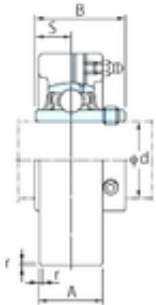

EKV Power Transmission Fittings Co., ...

FYH UCC208-25 bearing units

Bearing No. UCC208-25

UCC208-25 Bearing 2D drawings and 3D CAD models

Bore Diameter	39,6875 mm
Width	49,2 mm
d	39,6875 mm
r	2 mm
A	30 mm
B	49,2 mm
H	100 mm
S	19 mm
Weight	1,2 Kg
Basic dynamic load rating (C)	29,1 kN
Basic static load rating (C0)	17,8 kN