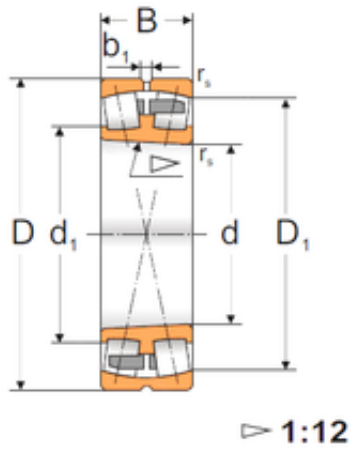

EKU Power Transmission Fittings Co., ...

140 mm x 250 mm x 68 mm 140 mm x 250 mm
x 68 mm FBJ 22228K spherical roller bearings

Bearing No. 22228K

Size	140x250x68 mm
Bore Diameter	140 mm
Outer Diameter	250 mm
Width	68 mm
d	140 mm
D	250 mm
B	68 mm
C	68 mm
Weight	14,2 Kg
Basic dynamic load rating (C)	525,8 kN
Basic static load rating (C0)	805 kN
(Grease) Lubrication Speed	1000 r/min

22228K Bearing 2D drawings and 3D CAD models