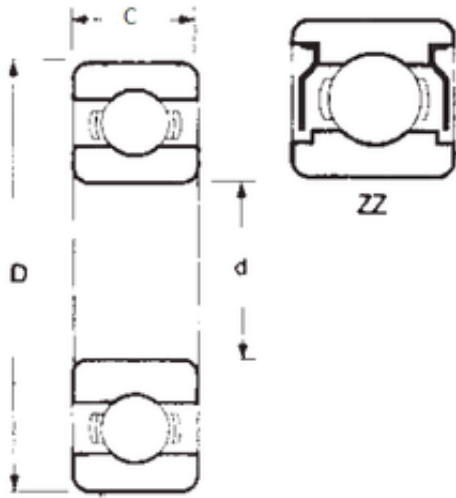

## EKV Power Transmission Fittings Co., ...

12 mm x 24 mm x 6 mm 12 mm x 24 mm x 6 mm FBJ 6901ZZ deep groove ball bearings

Bearing No. 6901ZZ

Size	12x24x6 mm
Bore Diameter	12 mm
Outer Diameter	24 mm
Width	6 mm
d	12 mm
D	24 mm
B	6 mm
C	6 mm
Weight	0,011 Kg
Basic dynamic load rating (C)	2,25 kN
Basic static load rating (C0)	0,98 kN

6901ZZ Bearing 2D drawings and 3D CAD models