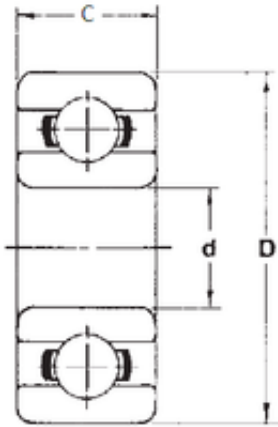

EKV Power Transmission Fittings Co., ...

8 mm x 28 mm x 9 mm 8 mm x 28 mm x 9 mm
FBJ 638ZZ deep groove ball bearings

Bearing No. 638ZZ

Size	8x28x9 mm
Bore Diameter	8 mm
Outer Diameter	28 mm
Width	9 mm
d	8 mm
D	28 mm
B	9 mm
C	9 mm
Weight	0,0303 Kg
Basic dynamic load rating (C)	4,571 kN
Basic static load rating (C0)	1,982 kN
(Grease) Lubrication Speed	28000 r/min

638ZZ Bearing 2D drawings and 3D CAD models