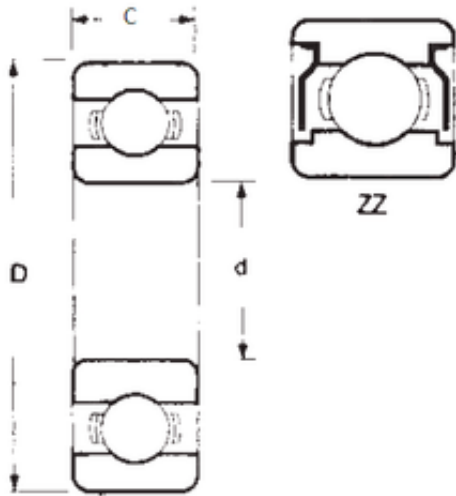

EKU Power Transmission Fittings Co., ...

100 mm x 125 mm x 13 mm 100 mm x 125 mm
x 13 mm FBJ 6820ZZ deep groove ball bearings

Bearing No. 6820ZZ

Size	100x125x13 mm
Bore Diameter	100 mm
Outer Diameter	125 mm
Width	13 mm
d	100 mm
D	125 mm
B	13 mm
C	13 mm
Weight	0,31 Kg
Basic dynamic load rating (C)	19,9 kN
Basic static load rating (C0)	18,3 kN

6820ZZ Bearing 2D drawings and 3D CAD models