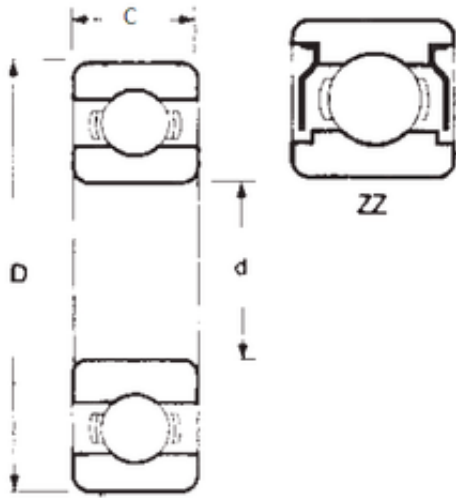

# EKU Power Transmission Fittings Co., ...

9,525 mm x 23,01748 mm x 7,9375 mm 9,525 mm x 23,01748 mm x 7,9375 mm FBJ 1606ZZ deep groove ball bearings

Bearing No. 1606ZZ

Size	9.525x23.01748x7.9375 mm
Bore Diameter	9,525 mm
Outer Diameter	23,01748 mm
Width	7,9375 mm
d	9,525 mm
D	23,01748 mm
B	7,9375 mm
C	7,9375 mm
Weight	0,022 Kg
Basic dynamic load rating (C)	464 kN

1606ZZ Bearing 2D drawings and 3D CAD models