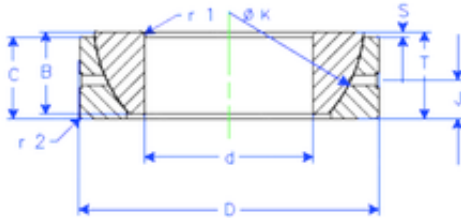

# EKV Power Transmission Fittings Co., ...

95 mm x 145 mm x 32 mm 95 mm x 145 mm x 32 mm Enduro GE 95 SX plain bearings

GE 95 SX Bearing 2D drawings and 3D CAD models

Bearing No. GE 95 SX

Size	95x145x32 mm
Bore Diameter	95 mm
Outer Diameter	145 mm
Width	32 mm
d	95 mm
D	145 mm
T	32 mm
B	32 mm
C	30 mm
r1 min.	1,5 mm
r2 min.	1,5 mm
J	16 mm
K	135 mm
S	10,8 mm
Weight	2,219879248 Kg
Basic dynamic load rating (C)	350 kN