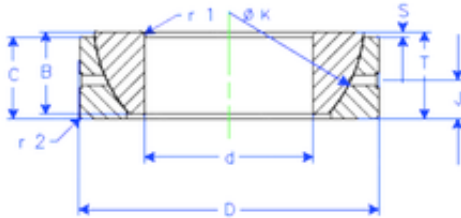

EKU Power Transmission Fittings Co., ...

110 mm x 170 mm x 38 mm 110 mm x 170 mm
x 38 mm Enduro GE 110 SX plain bearings

GE 110 SX Bearing 2D drawings and 3D CAD models

Bearing No. GE 110 SX

Size	110x170x38 mm
Bore Diameter	110 mm
Outer Diameter	170 mm
Width	38 mm
d	110 mm
D	170 mm
T	38 mm
B	38 mm
C	34 mm
r1 min.	2 mm
r2 min.	2 mm
J	19 mm
K	155 mm
S	13 mm
Weight	3,679991896 Kg
Basic dynamic load rating (C)	463 kN