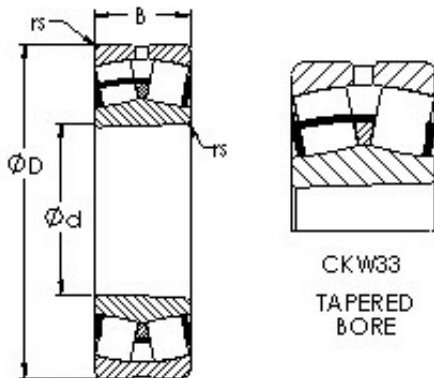

## AST 22315CKW33 spherical roller bearings

Bearing No. 22315CKW33

Size	75x160x55 mm
Bore Diameter	75 mm
Outer Diameter	160 mm
Width	55 mm
Bearing Type	tapered bore, lube groove & holes
Bore Dia (d)	75.0000
Outer Dia (D)	160.0000
Width (B)	55.0000
Radius (min) (rs)	2.100
Dynamic Load Rating (Cr)	415,000
Static Load Rating (Cor)	520,000
Max Speed (Grease) (X1000 RPM)	2
Max Speed (Oil) (X1000 RPM)	3
Weight (g)	5,140.00
Material	52100 Chrome steel, or equivalent

22315CKW33 Bearing 2D drawings and 3D CAD models